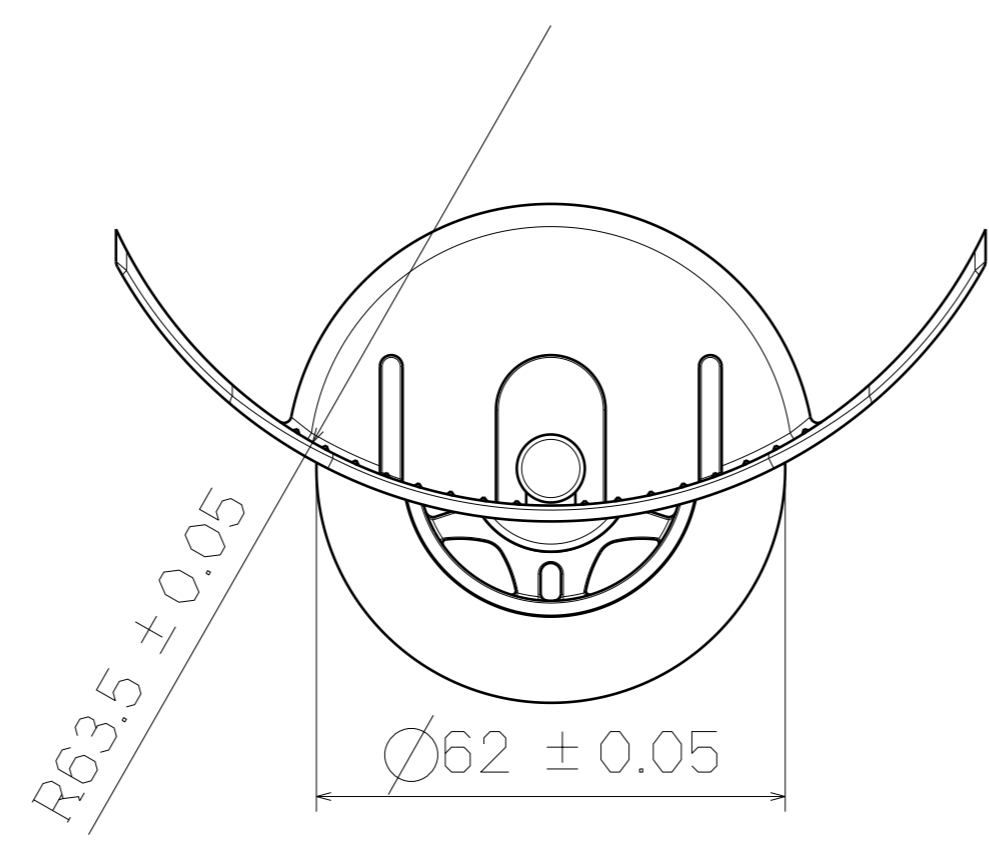

Top View

3D View

Right View

SF151-2

Bottom View

This drawing is our property.
It can't be reproduced
or communicated without
our written agreement.

DRAWN BY		DATE		DRAWING TITLE		
BRIAN CHEN		1998/10/21		Side Wheel		
CHECKED BY		DATE		SIZE	DRAWING NUMBER	REV
JIMMY CHEN		1998/10/23		A2	SF151-2	X
DESIGNED BY		DATE		SCALE	1:1	WHEEL SEAT: PP WHEEL: NYLON+PVC+ BALL BEARING
RD		1998/10		SHEET	1/1	