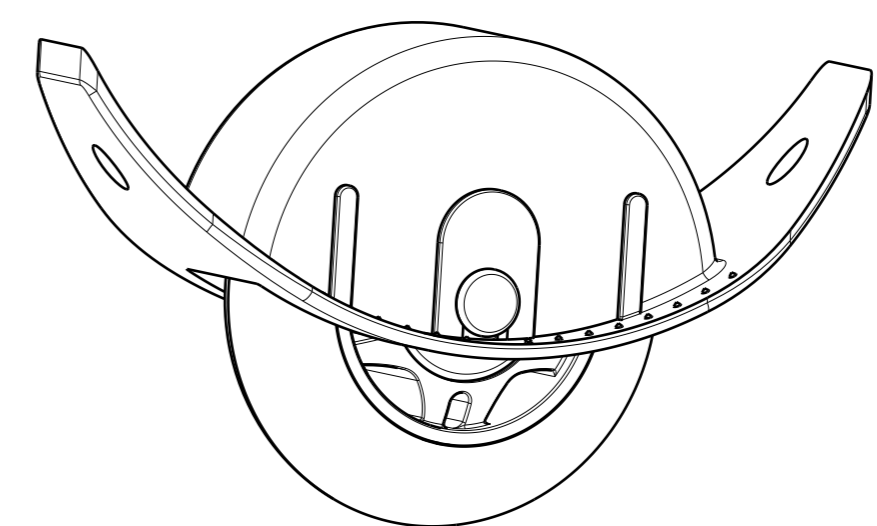

Top View

3D View

Right View

SF151-2

Bottom View

This drawing is our property.
It can't be reproduced
or communicated without
our written agreement.

DRAWN BY		DATE		DRAWING TITLE		
BRIAN CHEN		1998/10/21		Side Wheel		
CHECKED BY		DATE		SIZE	DRAWING NUMBER	REV
JIMMY CHEN		1998/10/23		A2	SF151-2	X
DESIGNED BY		DATE		SCALE	1:1	WHEEL SEAT: PP WHEEL: NYLON+PVC+ BALL BEARING
RD		1998/10		SHEET	1/1	