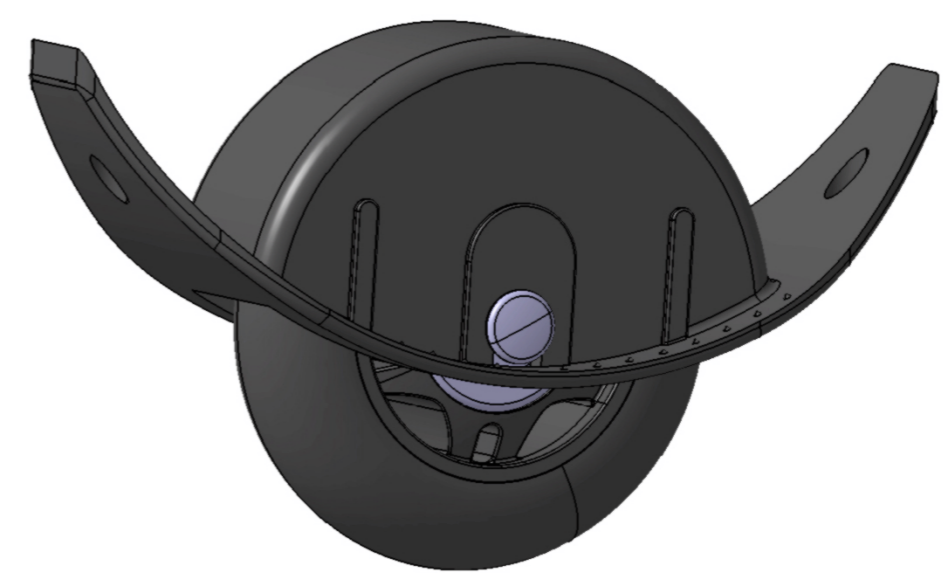

Top View

3D View

Right View

SF151-2

Bottom View

This drawing is our property.
It can't be reproduced
or communicated without
our written agreement.

DRAWN BY		DATE		DRAWING TITLE		
BRIAN CHEN		1998/10/21		Side Wheel		
CHECKED BY		DATE		SIZE	DRAWING NUMBER	REV
JIMMY CHEN		1998/10/23		A2	SF151-2	X
DESIGNED BY		DATE		SCALE	1:1	WHEEL SEAT: PP WHEEL: NYLON+PVC+ BALL BEARING
RD		1998/10		SHEET	1/1	