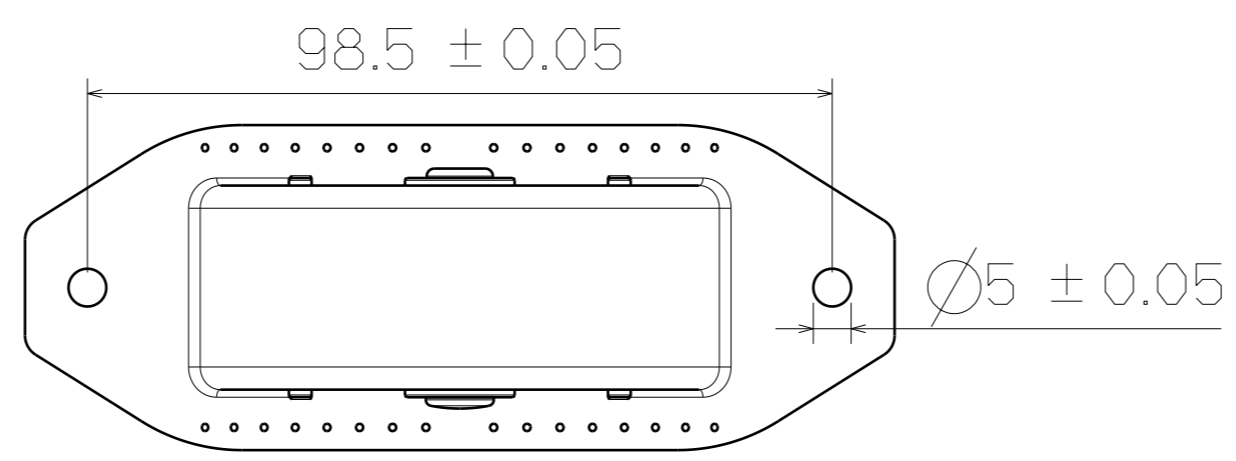

Top View

3D View

Right View

SF151-2

Bottom View

This drawing is our property.
It can't be reproduced
or communicated without
our written agreement.

DRAWN BY		DATE		DRAWING TITLE		
BRIAN CHEN		1998/10/21		Side Wheel		
CHECKED BY		DATE		SIZE	DRAWING NUMBER	REV
JIMMY CHEN		1998/10/23		A2	SF151-2	X
DESIGNED BY		DATE		SCALE	1:1	WHEEL SEAT: PP WHEEL: NYLON+PVC+ BALL BEARING
RD		1998/10		SHEET	1/1	