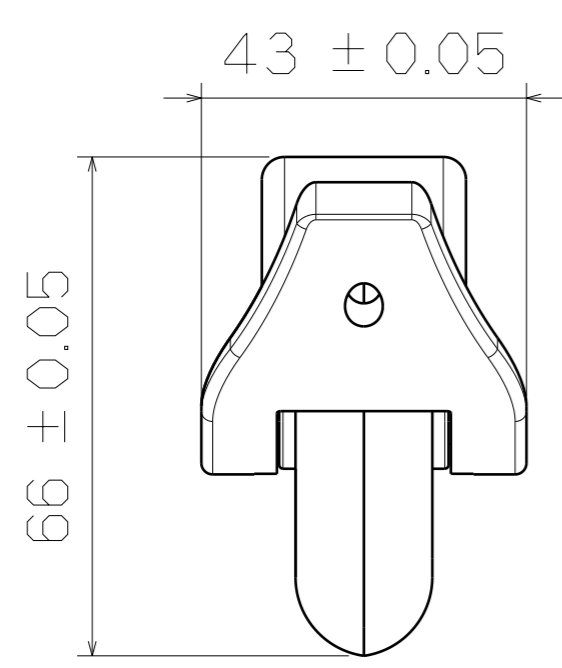

Top View

3D View

Right View

SF151-2

Bottom View

This drawing is our property.
It can't be reproduced
or communicated without
our written agreement.

DRAWN BY		DATE		DRAWING TITLE		
BRIAN CHEN		1998/10/21		Side Wheel		
CHECKED BY		DATE		SIZE	DRAWING NUMBER	REV
JIMMY CHEN		1998/10/23		A2	SF151-2	X
DESIGNED BY		DATE		SCALE	1:1	WHEEL SEAT: PP WHEEL: NYLON+PVC+ BALL BEARING
RD		1998/10		SHEET	1/1	